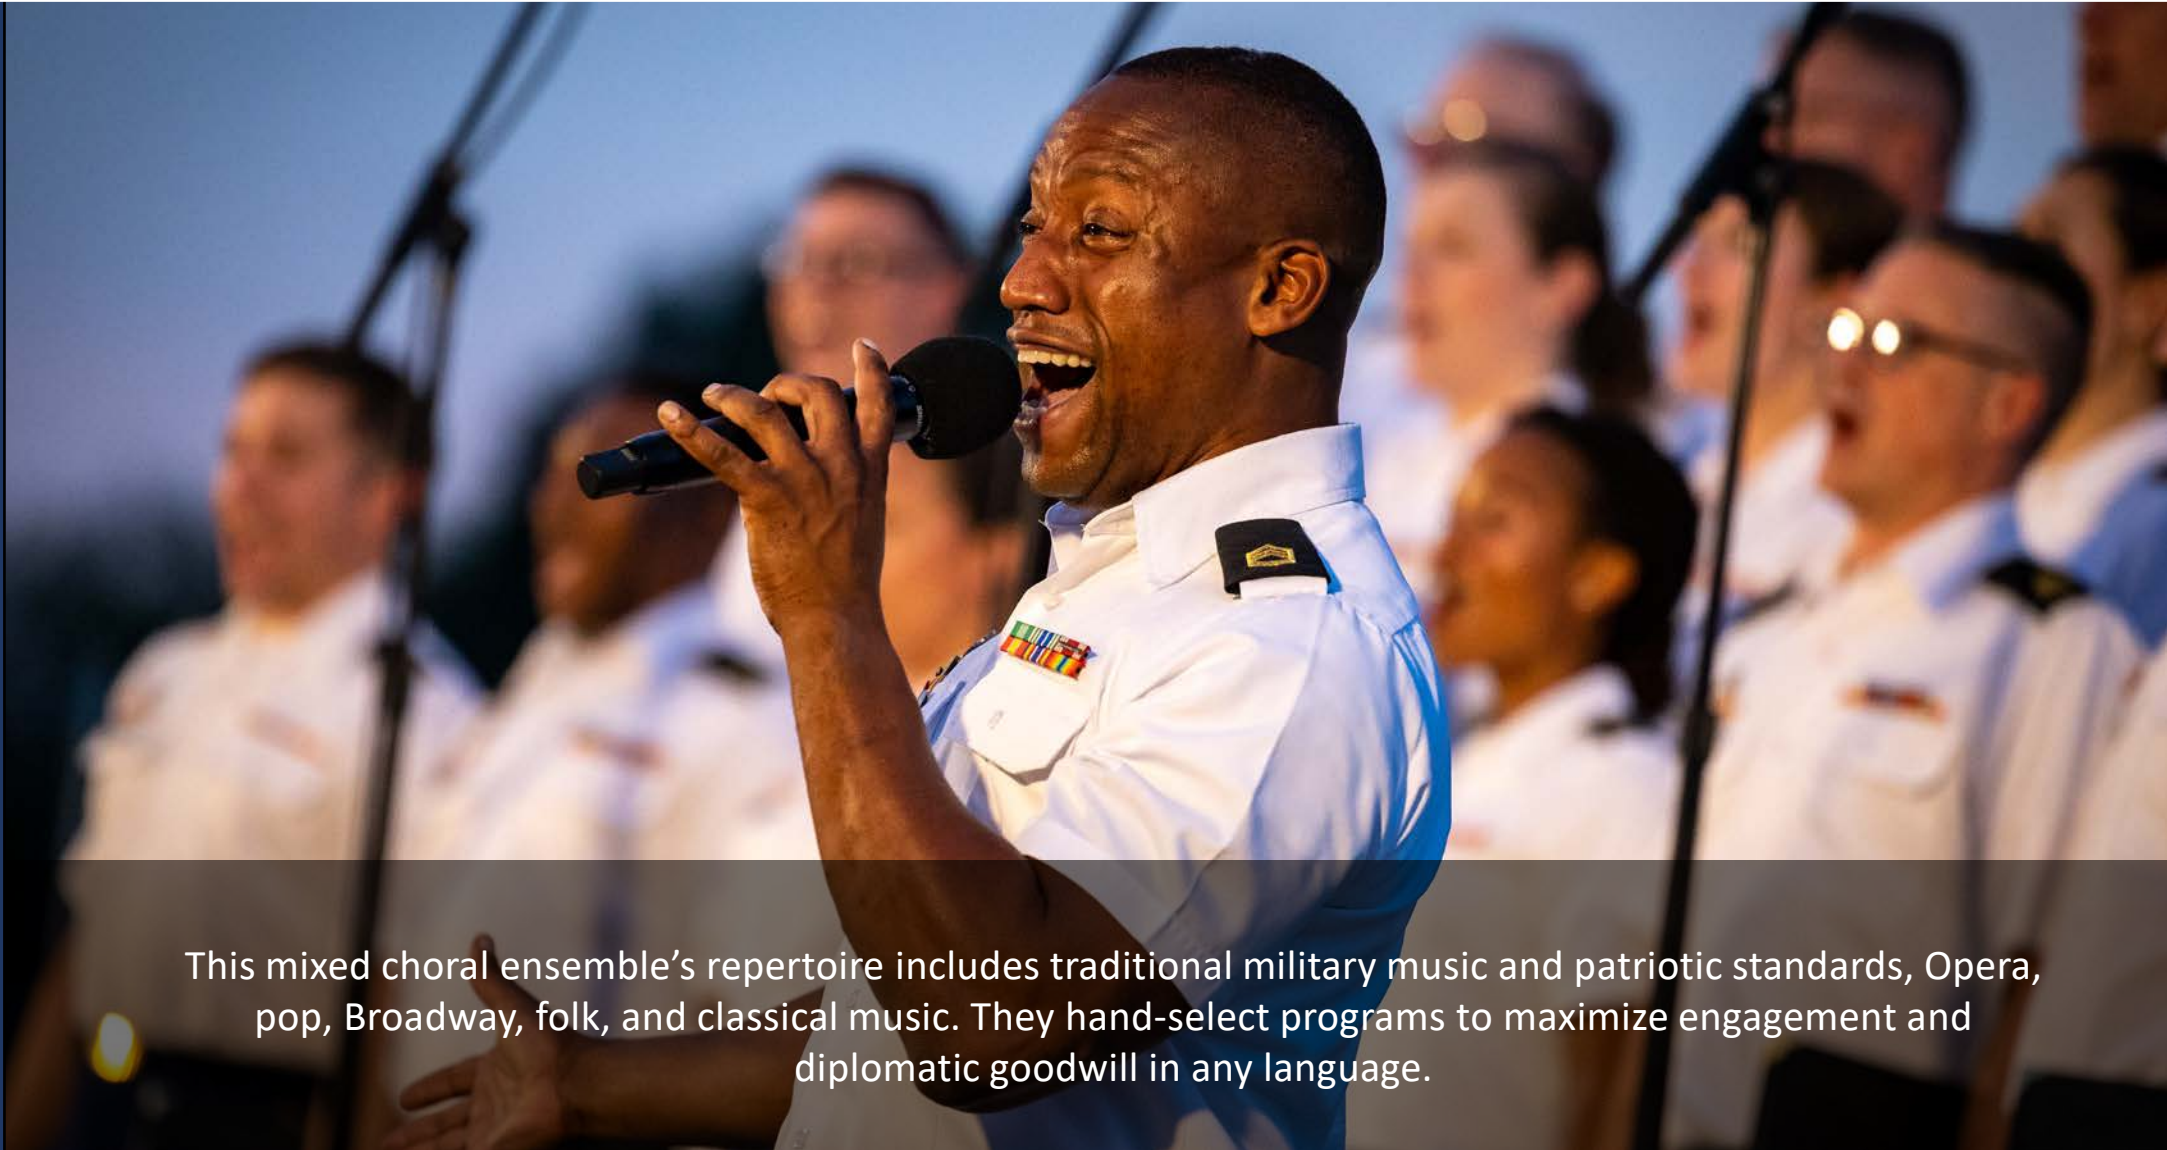

THE U.S. ARMY BAND “Pershing’s Own”

The U.S. Army Concert Band

The U.S. Army Chorus

This mixed choral ensemble’s repertoire includes traditional military music and patriotic standards, Opera, pop, Broadway, folk, and classical music. They hand-select programs to maximize engagement and diplomatic goodwill in any language.