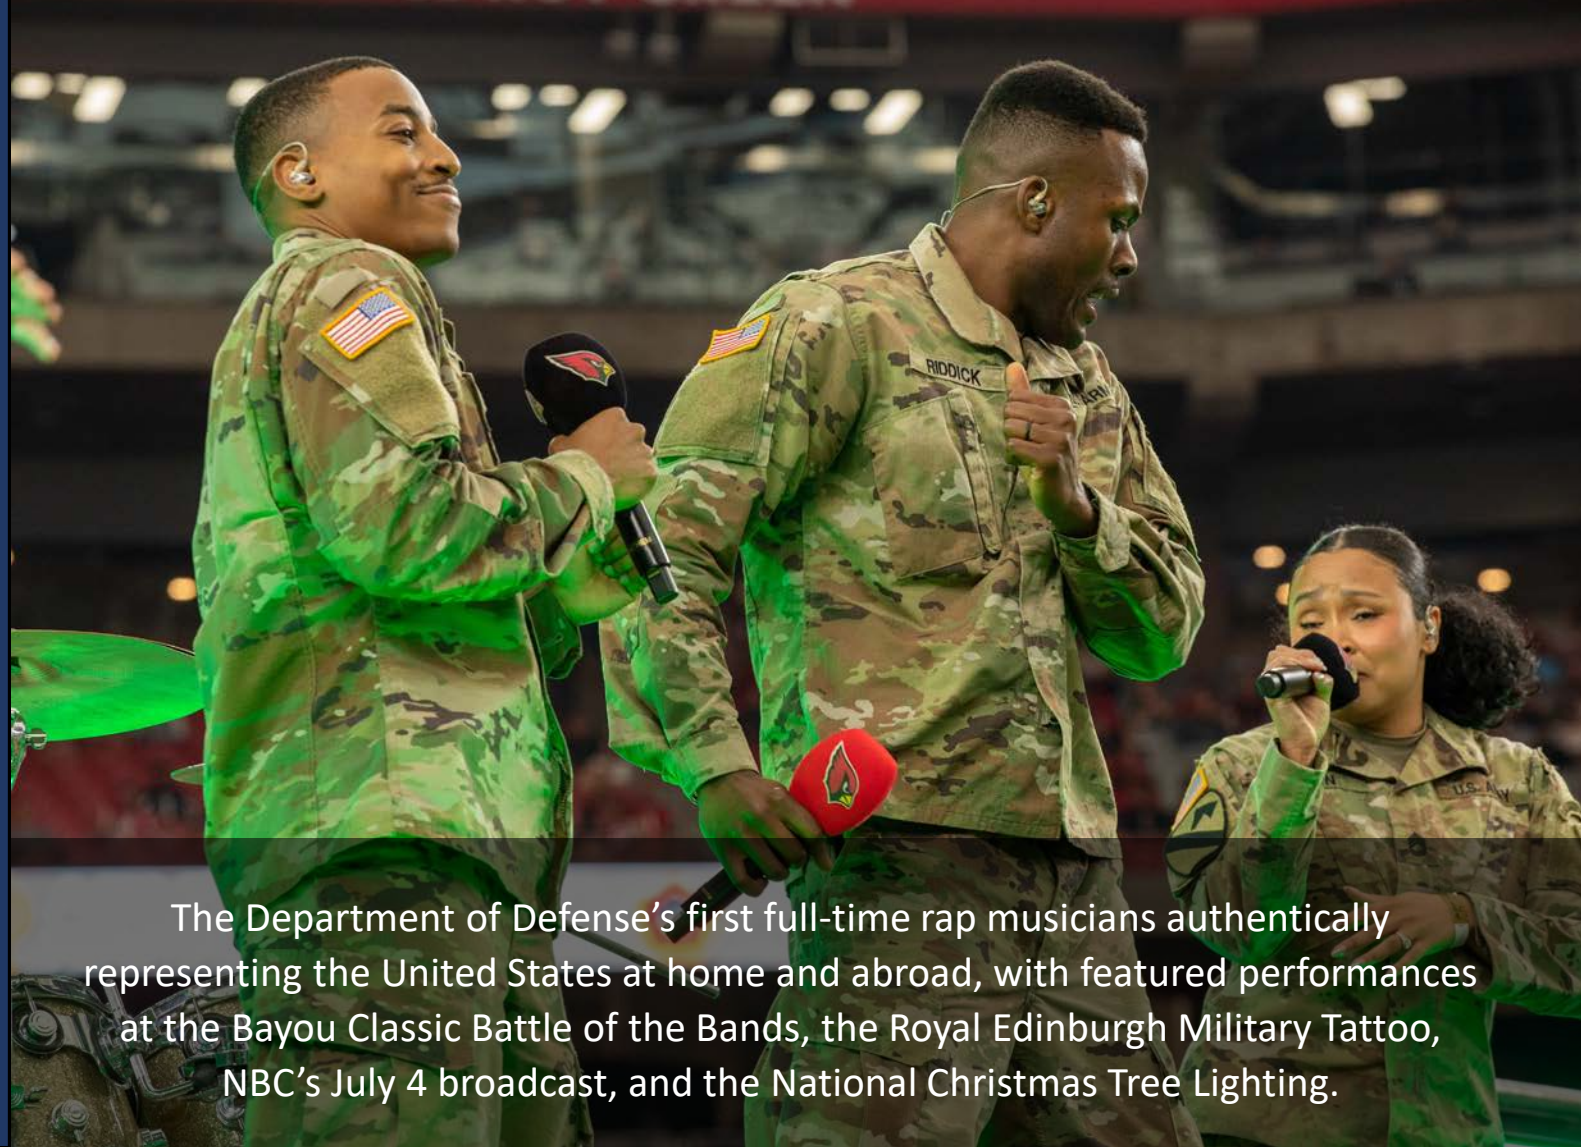

THE U.S. ARMY FIELD BAND

The Concert Band and Soldiers' Chorus

The Soldiers' Chorus

The Jazz Ambassadors

Six-String Soldiers

The U.S. Army Rappers

The Department of Defense's first full-time rap musicians authentically representing the United States at home and abroad, with featured performances at the Bayou Classic Battle of the Bands, the Royal Edinburgh Military Tattoo, NBC's July 4 broadcast, and the National Christmas Tree Lighting.