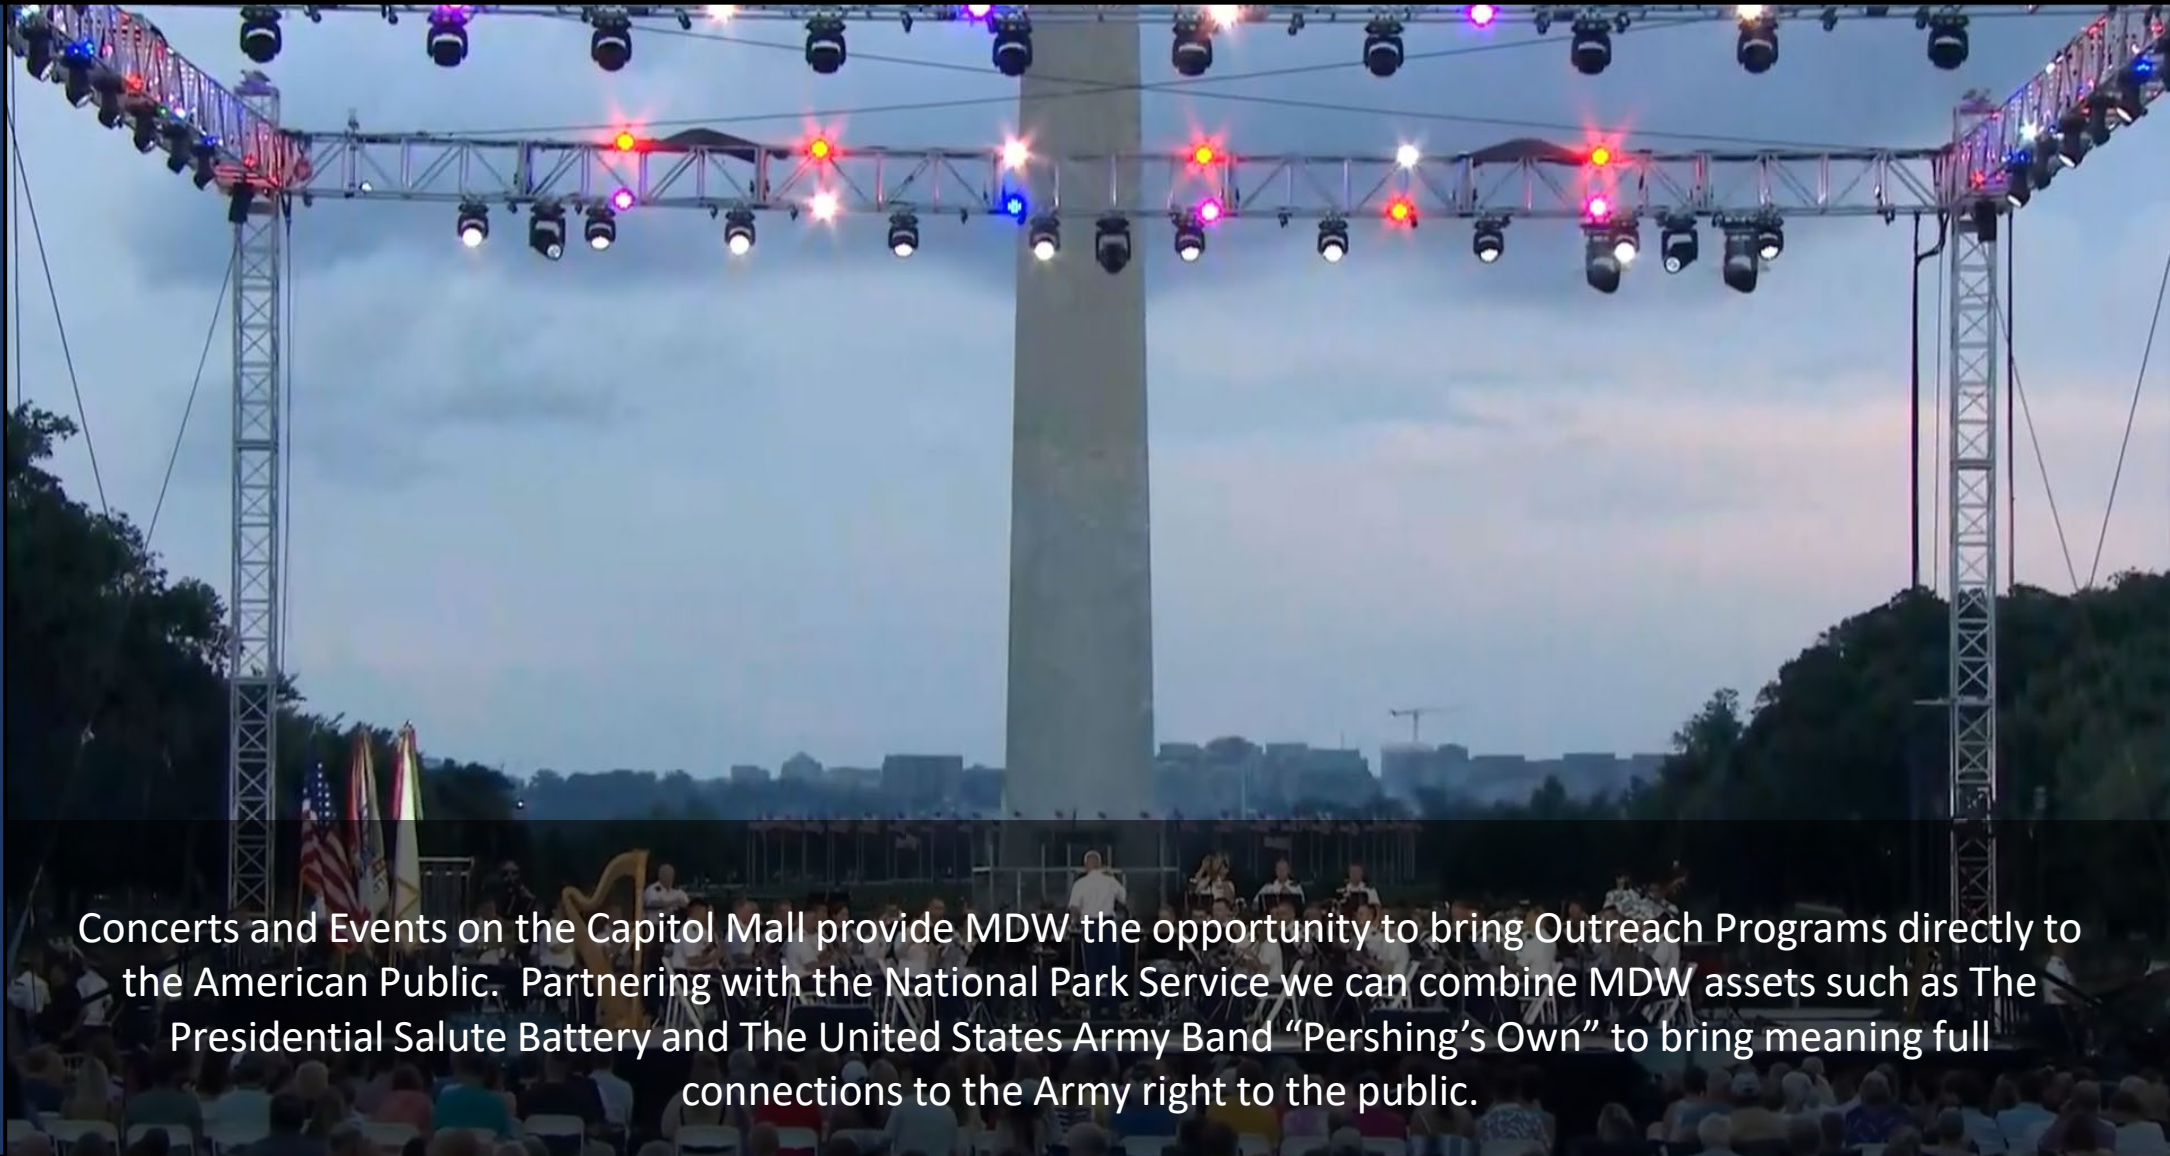

MDW OUTREACH EVENTS

Twilight Tattoo

Capitol Mall Concert

Concerts and Events on the Capitol Mall provide MDW the opportunity to bring Outreach Programs directly to the American Public. Partnering with the National Park Service we can combine MDW assets such as The Presidential Salute Battery and The United States Army Band "Pershing's Own" to bring meaning full connections to the Army right to the public.